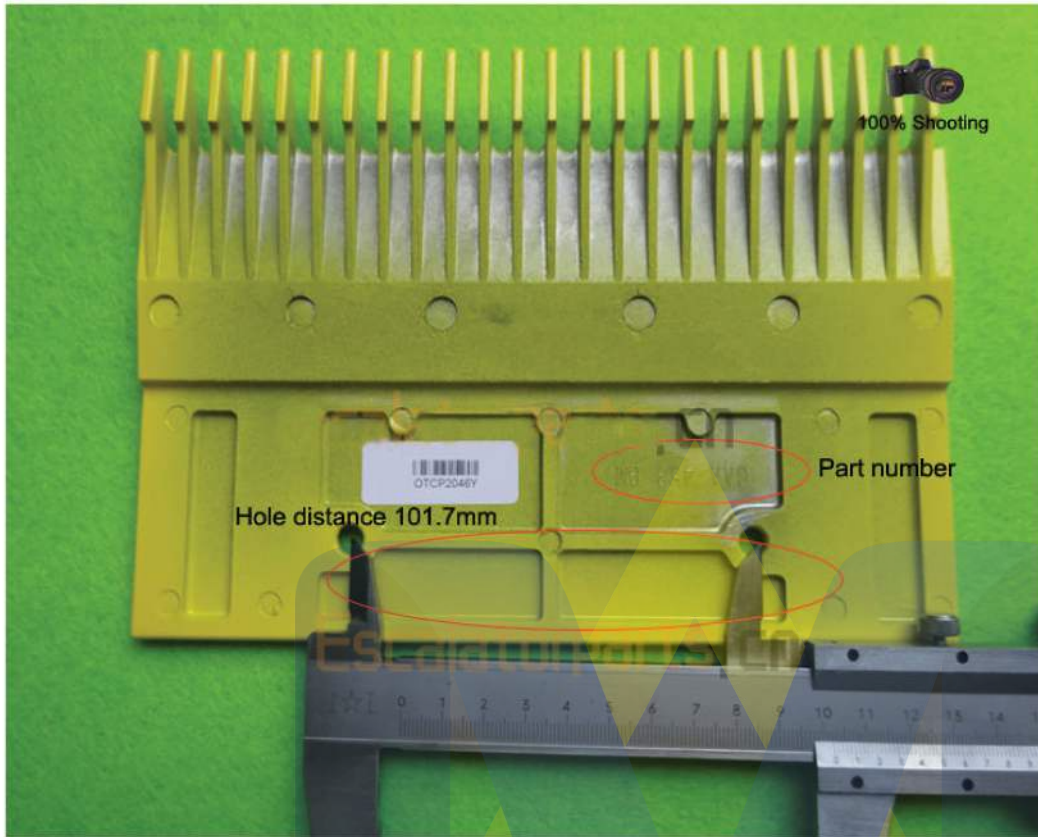

Shopping Guide of Escalator Comb plate

Escalator comb plate(escalator step edge) is a part of escalator step or moving walk pallet.

So how to choice the right escalator comb plate???

- 1, pls confirm the brand of the escalator, like otis, schindler, blt, kone, etc;
- 2,Then provide the pohots of the escalator comb plate that you need;
 - We can check the material of the comb plate, like aluminium alloy or plastic.
 - And we can check the color of the comb plate, like yellow, sliver or black.

margalift.com

100% Shooting

Sliver color, aluminium alloy materail

Yellow color, plastic material

Yellow color, aluminium alloy material

3, Pls search the part number of the comb plate, and it's ok if there have not any part number on the comb plate;

margalift.com

4, And we would like to know the detail data sheet of the comb plate as photos:

The number of the teeth

Total length

Hole distance

Width